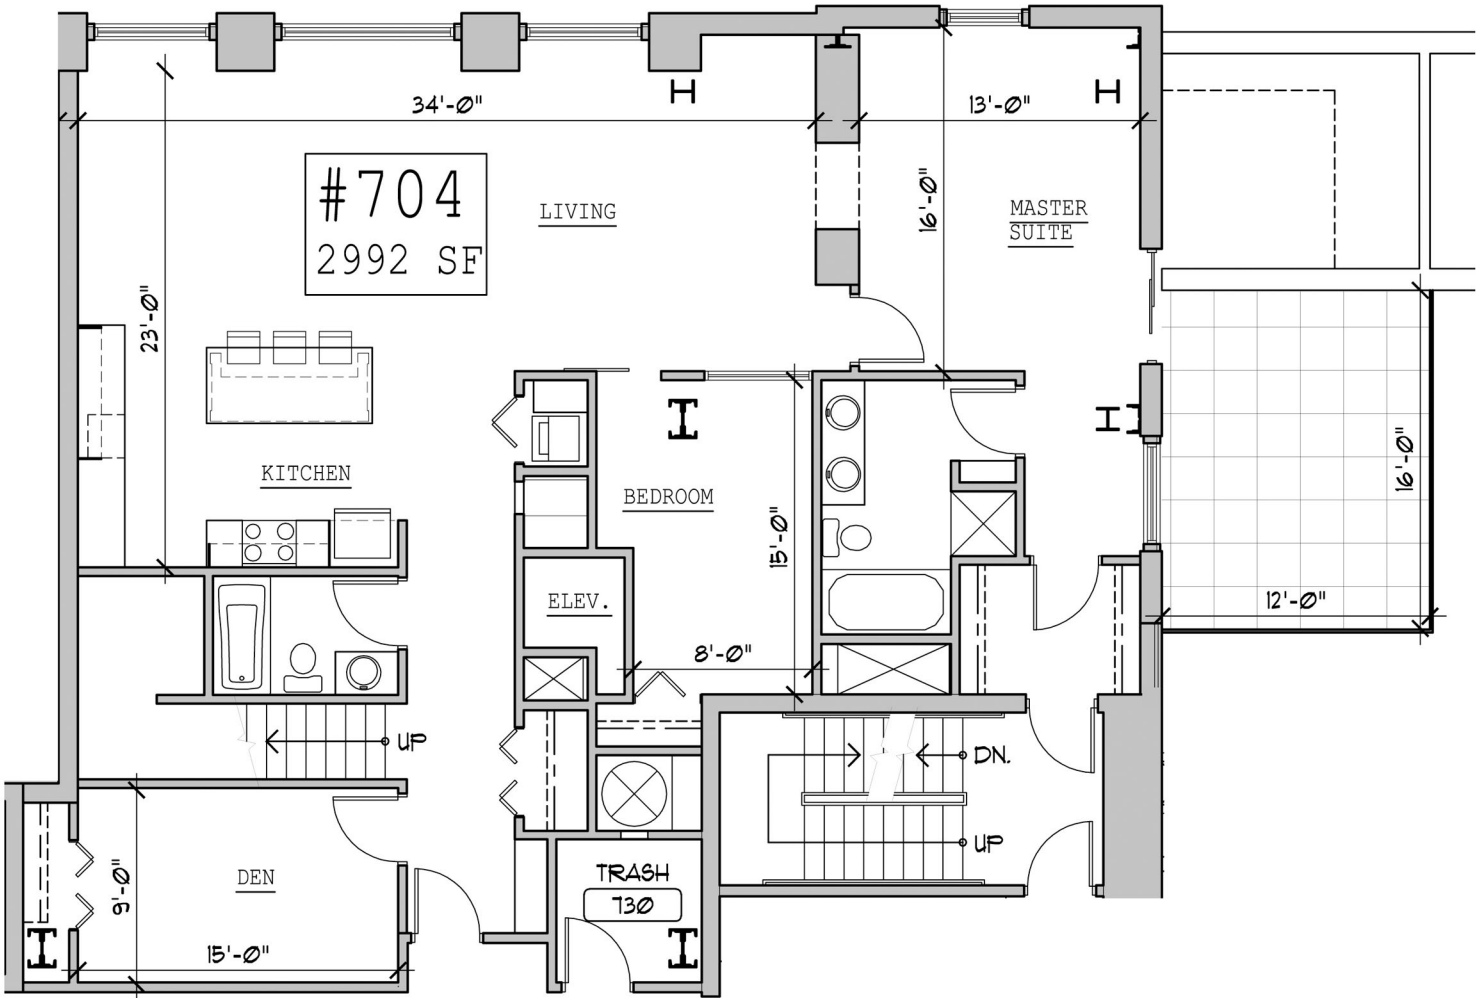

Sunset

River

North

Downtown

WEB islandstation.com
 ADDRESS 380 Randolph Avenue, St. Paul
 DIAL • 651-231-3633

Island Station, LLC, is committed to the improvement of design and construction, an on-going process. Unit specifications, dimensions and prices are, therefore, subject to change without notice.