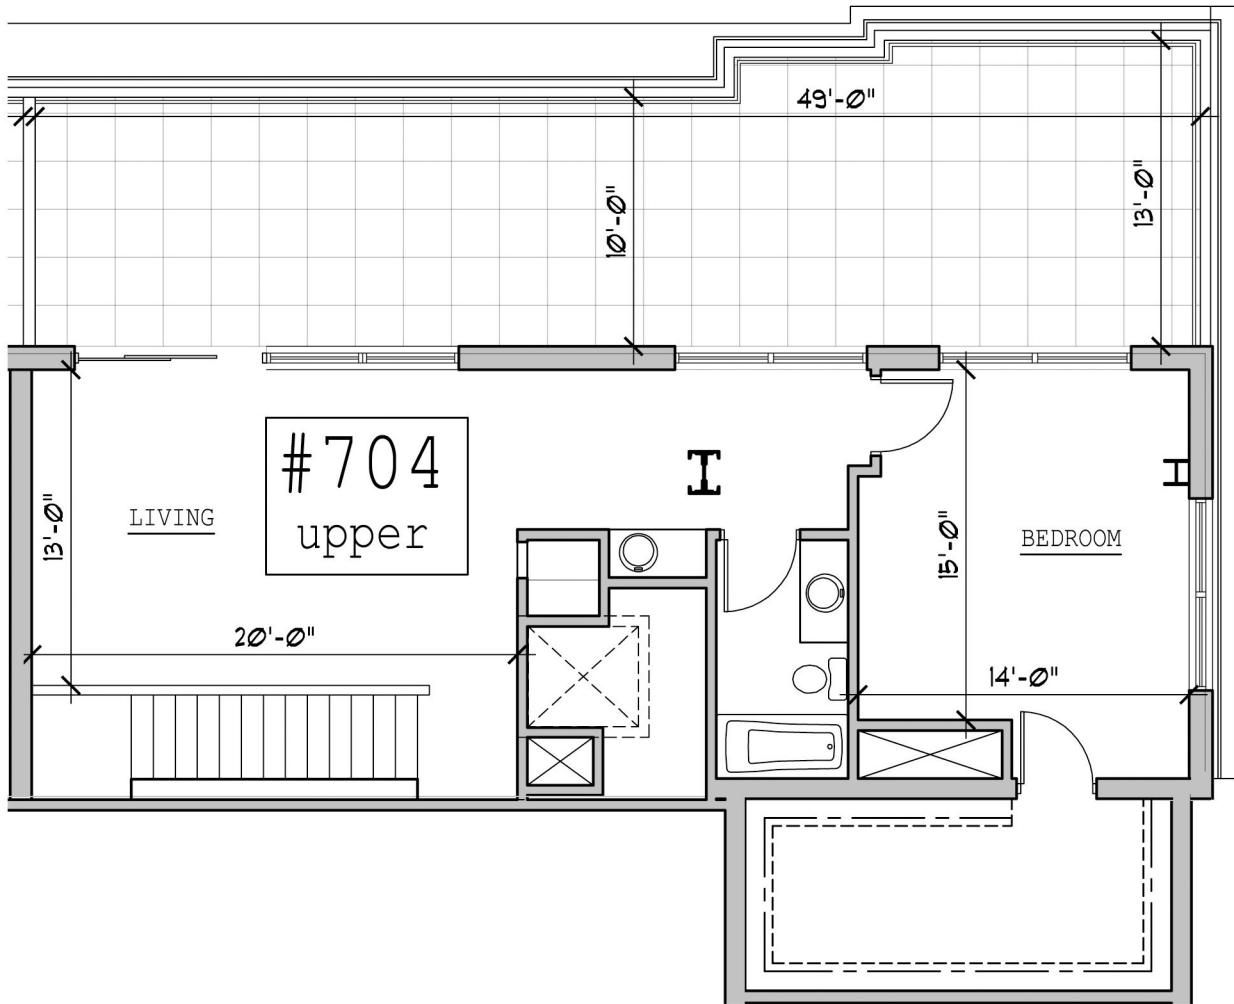

North

Downtown